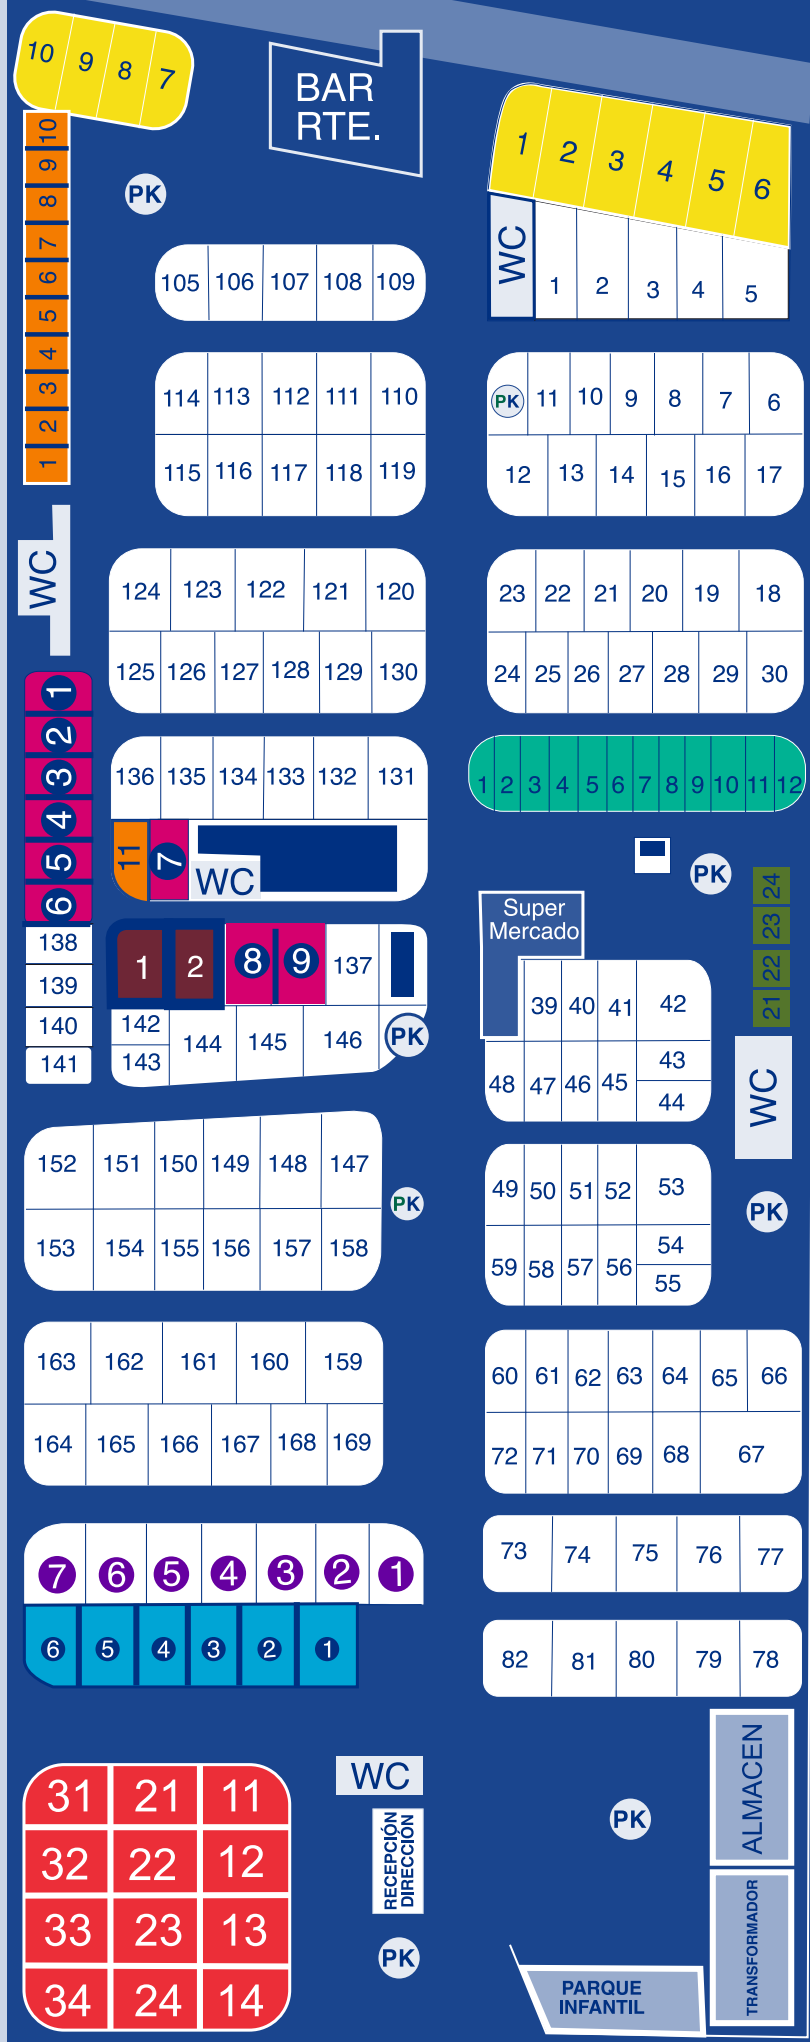

# CAMPING PEPE

MAR MEDITERRANEO 

- Model Club
- Model Alfa
- Model Mercuri
- Model Luna
- Model Mediterrannée
- Model Cabanya
- Model Cascorro
- Model Beta
- Model Beta 2 pax.

Partida Aigua Morta, s/n  
Ap. correus, 49  
OLIVA - Valencia